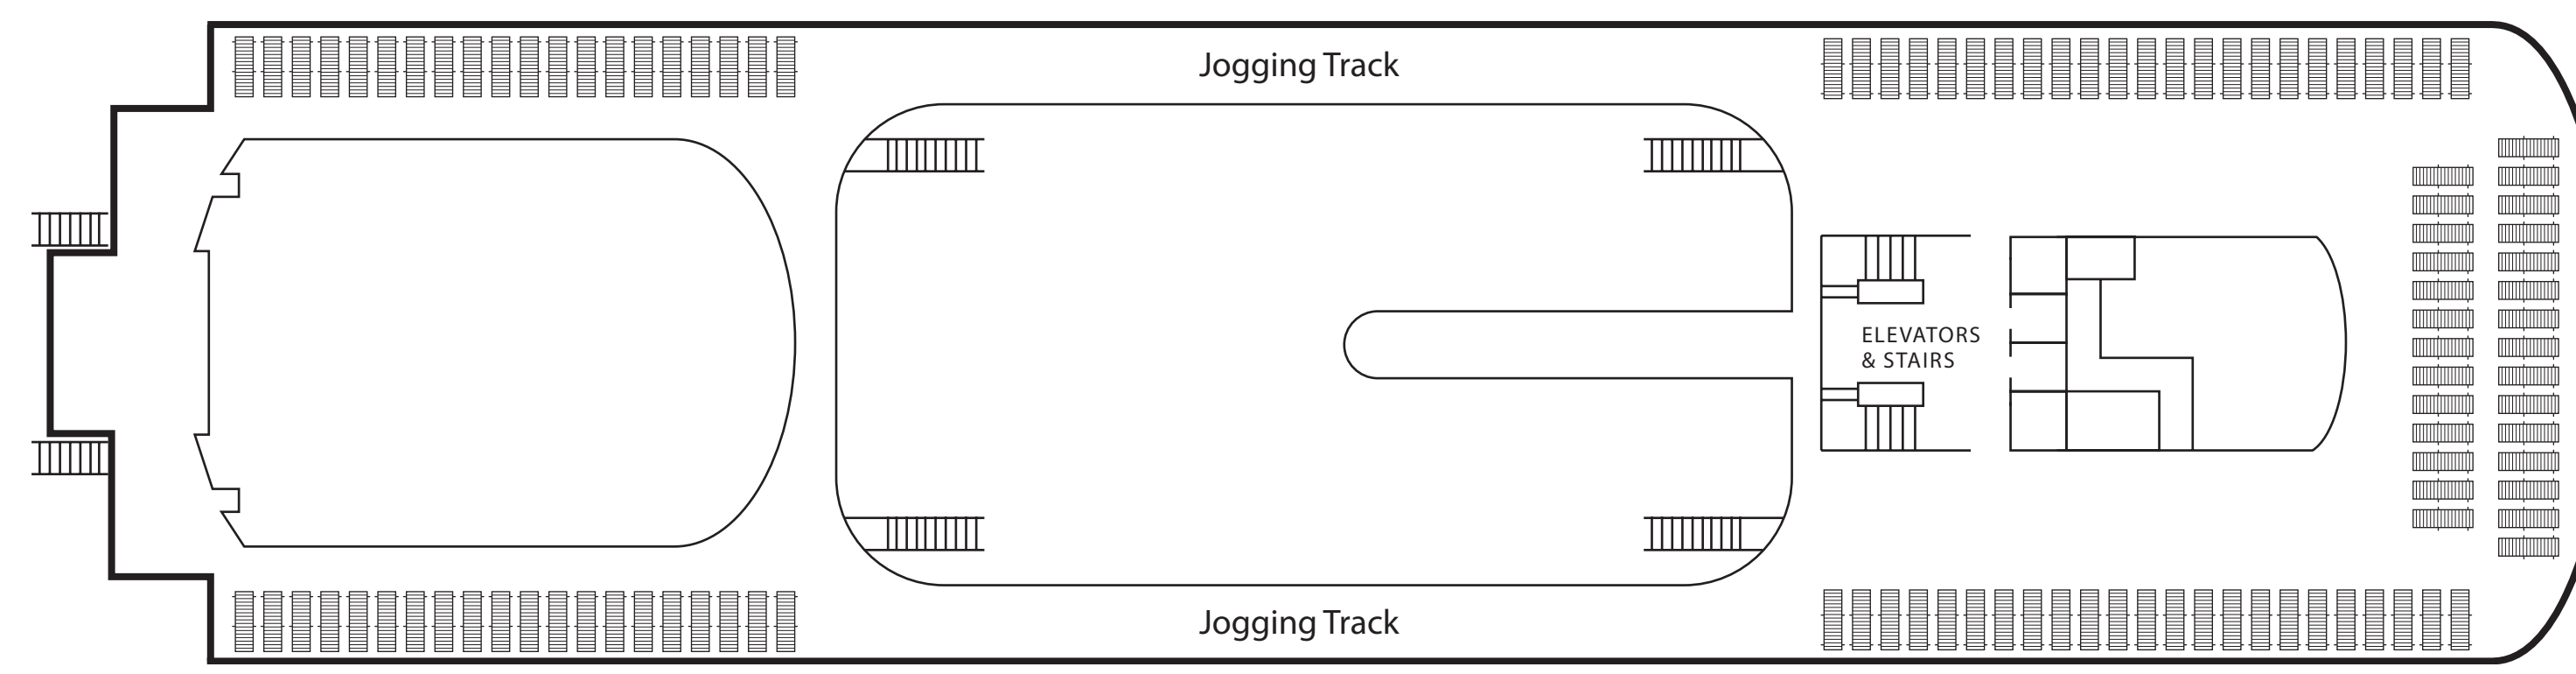

Grand Classica

1	Grand Terrace Suites	10
3	Junior Suites	2
4	Oceanview Cabin TD	284
5	Oceanview Cabin	146
6	Interior Cabin TD	102
7	Interior Cabin	52
8	Interior Cabin	62
Key to Accomodation		
□	Queen + Pullman + Sofa (Quad)	14
■	2 Convertible Singles +2 Pullmans (Quad)	81
△	2 Convertible Singles + Pullman (Triple)	276
○	Queen (Double)	123
●	2 Convertible Singles (Double)	152
X	2 Pullman (Double)	6
H	2 Non-Convertible Singles/Handicap (Double)	6

Eleuthera Deck

DECK 14

Elbow Cay Deck

DECK 12

Rum Cay Deck

DECK 11

Exuma Deck

DECK 10

Bimini Deck

DECK 5

Harbour Deck

DECK 4