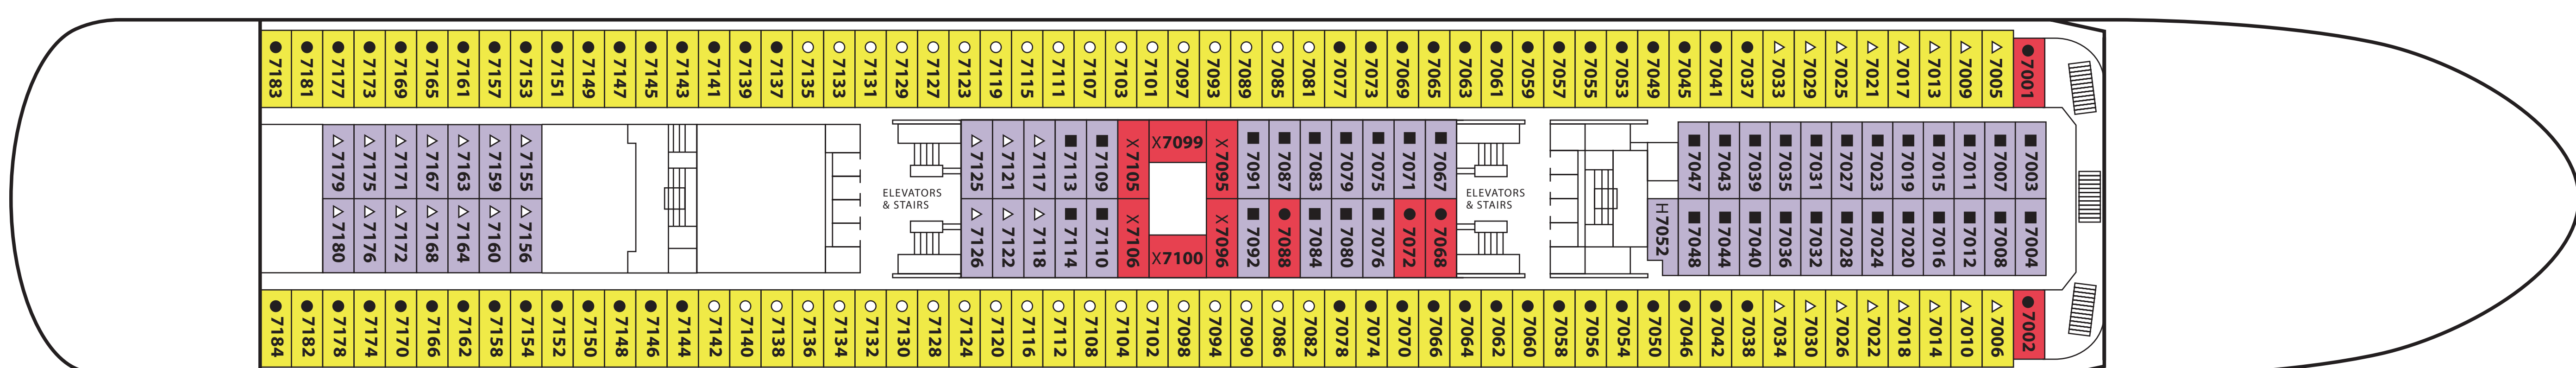

Treasure Deck

DECK 7