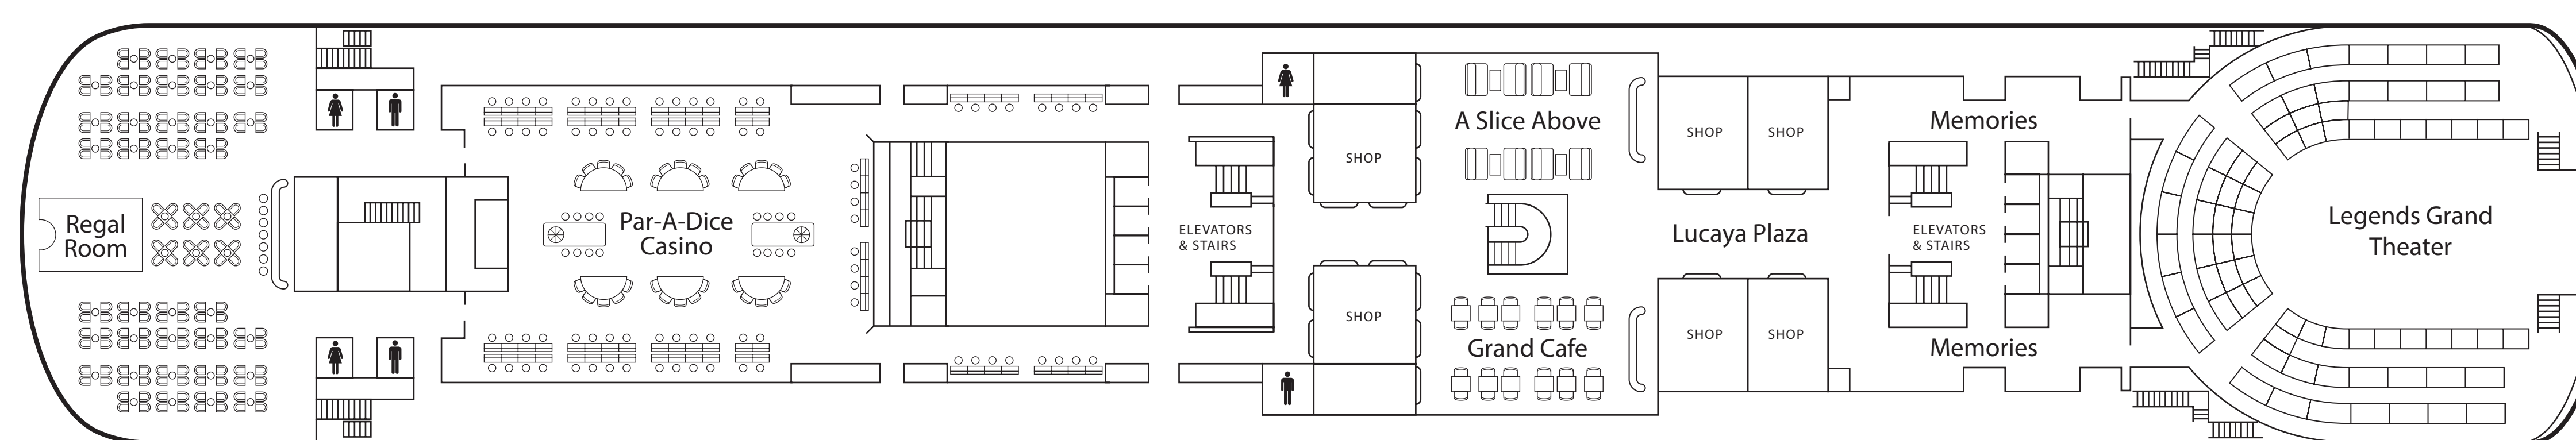

Grand Classica

1	Grand Terrace Suites	10
3	Junior Suites	2
4	Oceanview Cabin TD	284
5	Oceanview Cabin	146
6	Interior Cabin TD	102
7	Interior Cabin	52
8	Interior Cabin	62
Key to Accomodation		
□	Queen + Pullman + Sofa (Quad)	14
■	2 Convertible Singles +2 Pullmans (Quad)	81
△	2 Convertible Singles + Pullman (Triple)	276
○	Queen (Double)	123
●	2 Convertible Singles (Double)	152
X	2 Pullman (Double)	6
H	2 Non-Convertible Singles/Handicap (Double)	6

Eleuthera Deck

DECK 14

Elbow Cay Deck

DECK 12

Rum Cay Deck

DECK 11

Exuma Deck

DECK 10

Bimini Deck

DECK 5

Harbour Deck

DECK 4