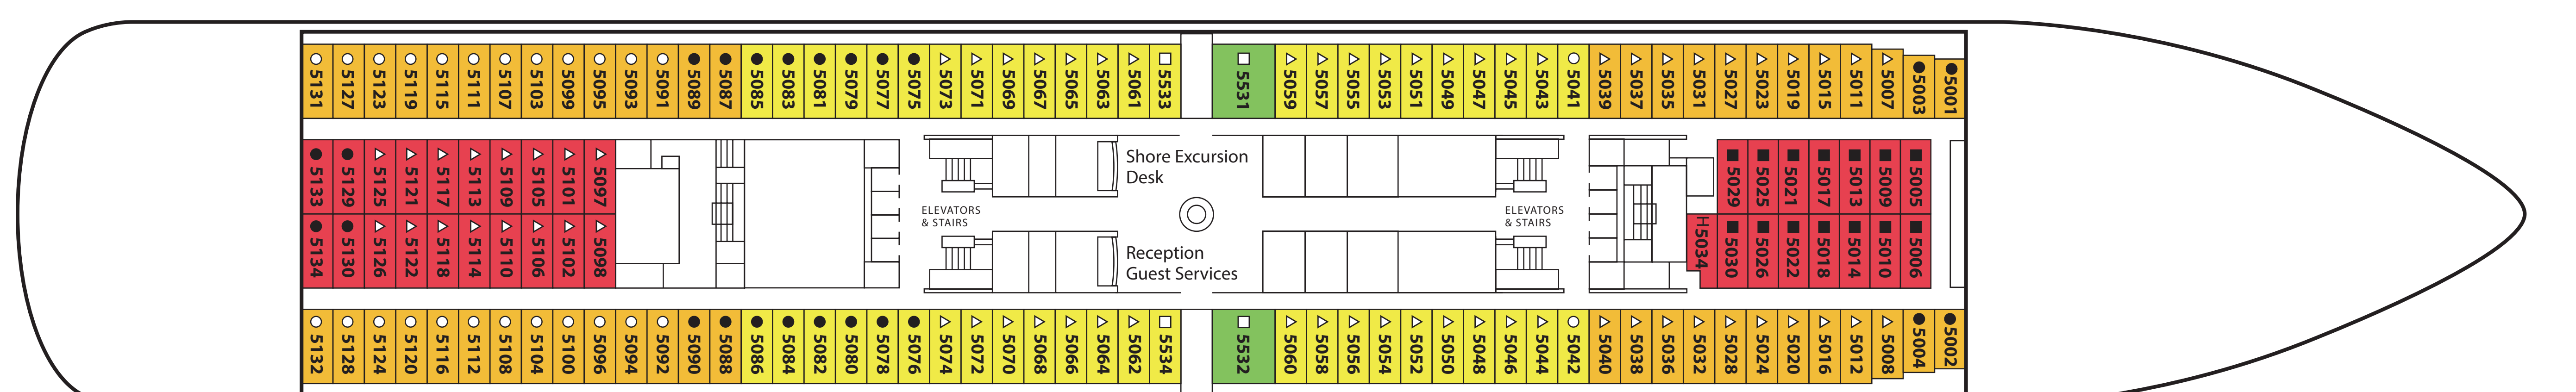

Bimini Deck

DECK 5