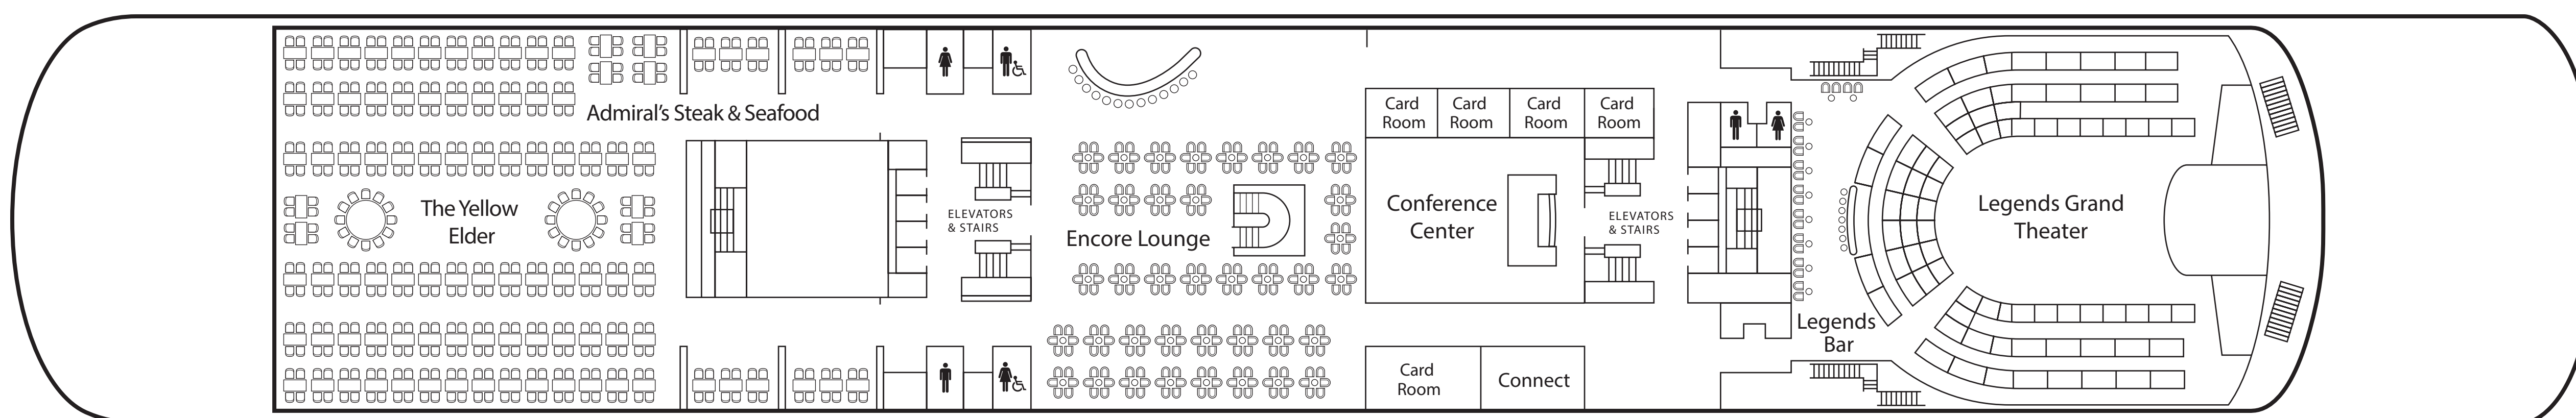

Paradise Deck

DECK 9

Abacos Deck

DECK 8