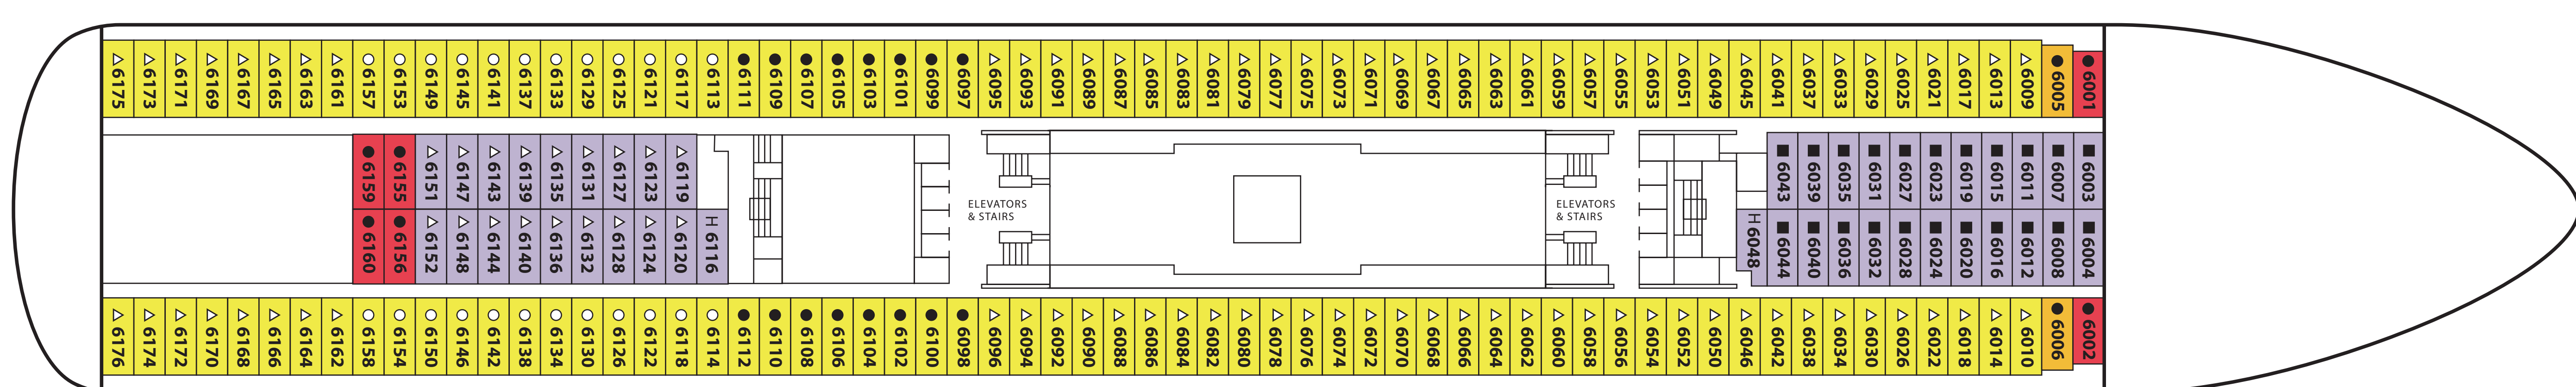

Andros Deck

DECK 6