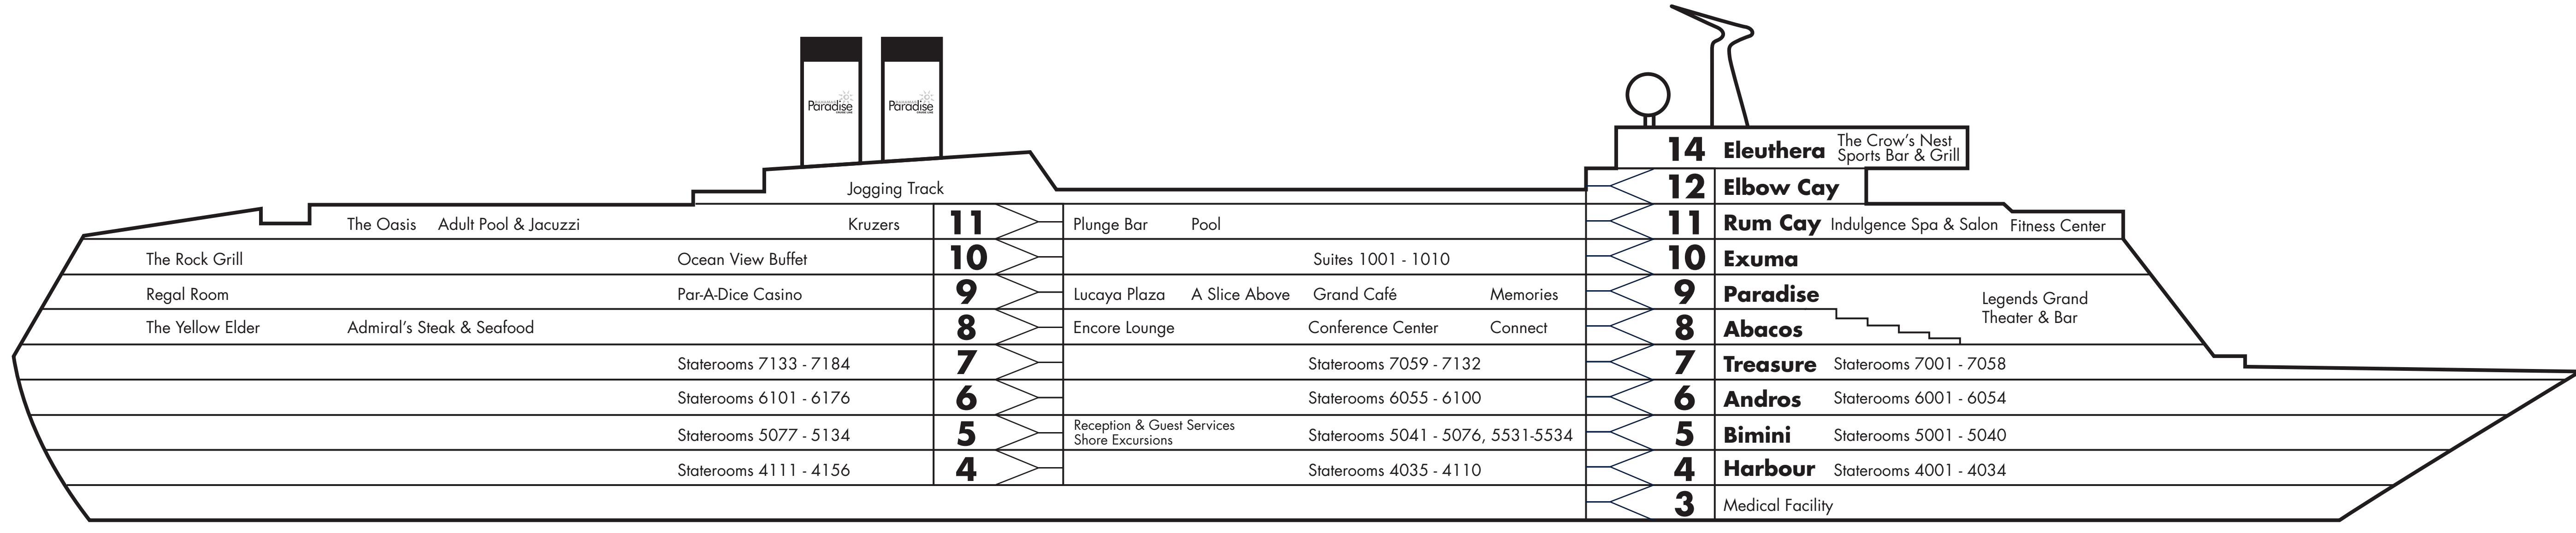

Grand Classica

1	Grand Terrace Suites	10
3	Junior Suites	2
4	Oceanview Cabin TD	284
5	Oceanview Cabin	146
6	Interior Cabin TD	102
7	Interior Cabin	52
8	Interior Cabin	62
Key to Accomodation		
□	Queen + Pullman + Sofa (Quad)	14
■	2 Convertible Singles +2 Pullmans (Quad)	81
△	2 Convertible Singles + Pullman (Triple)	276
○	Queen (Double)	123
●	2 Convertible Singles (Double)	152
X	2 Pullman (Double)	6
H	2 Non-Convertible Singles/Handicap (Double)	6

Eleuthera Deck

DECK 14

Elbow Cay Deck

DECK 12

Rum Cay Deck

DECK 11

Exuma Deck

DECK 10

Bimini Deck

DECK 5

Harbour Deck

DECK 4