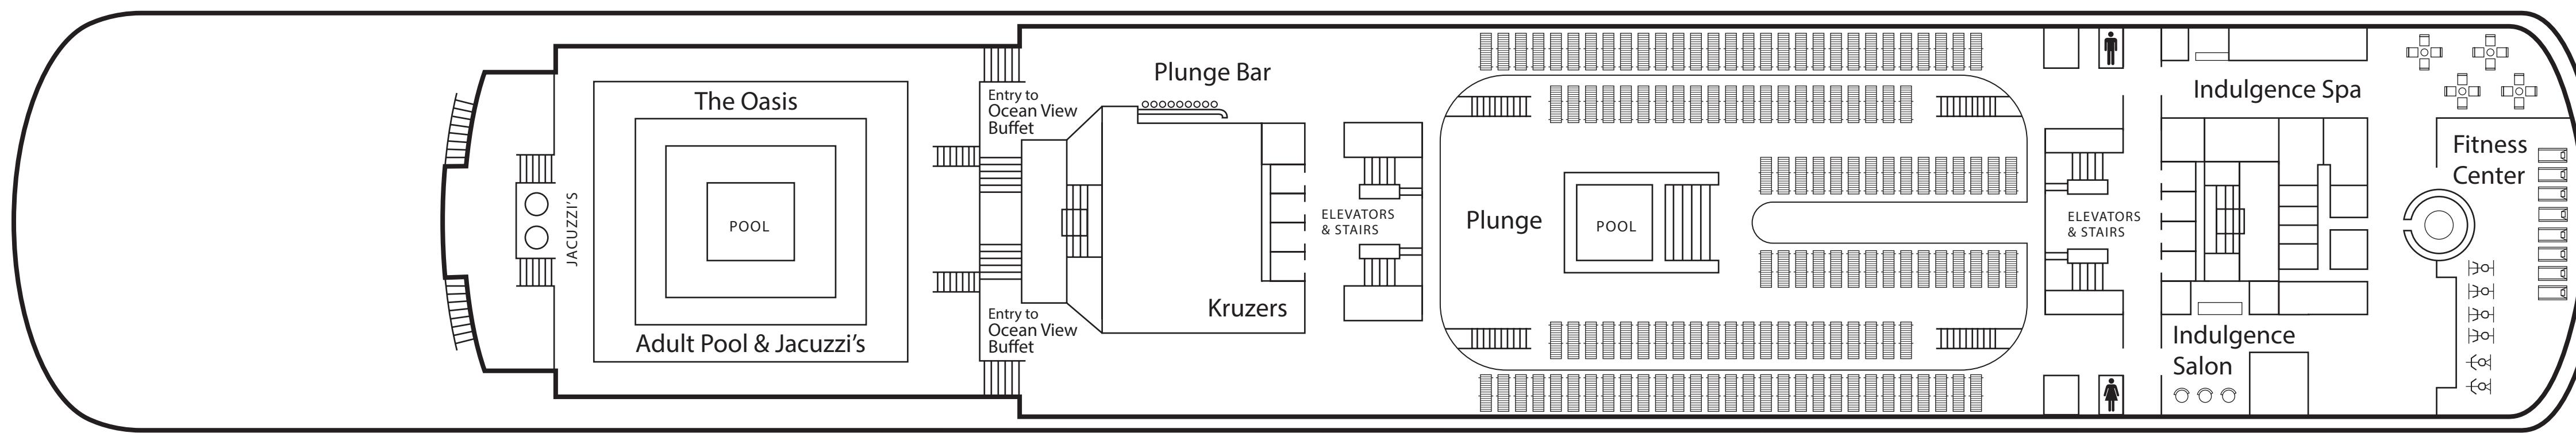

Grand Classica

1	Grand Terrace Suites	10
3	Junior Suites	2
4	Oceanview Cabin TD	284
5	Oceanview Cabin	146
6	Interior Cabin TD	102
7	Interior Cabin	52
8	Interior Cabin	62
Key to Accomodation		
□	Queen + Pullman + Sofa (Quad)	14
■	2 Convertible Singles +2 Pullmans (Quad)	81
△	2 Convertible Singles + Pullman (Triple)	276
○	Queen (Double)	123
●	2 Convertible Singles (Double)	152
X	2 Pullman (Double)	6
H	2 Non-Convertible Singles/Handicap (Double)	6

Eleuthera Deck

DECK 14

Elbow Cay Deck

DECK 12

Rum Cay Deck

DECK 11

Exuma Deck

DECK 10