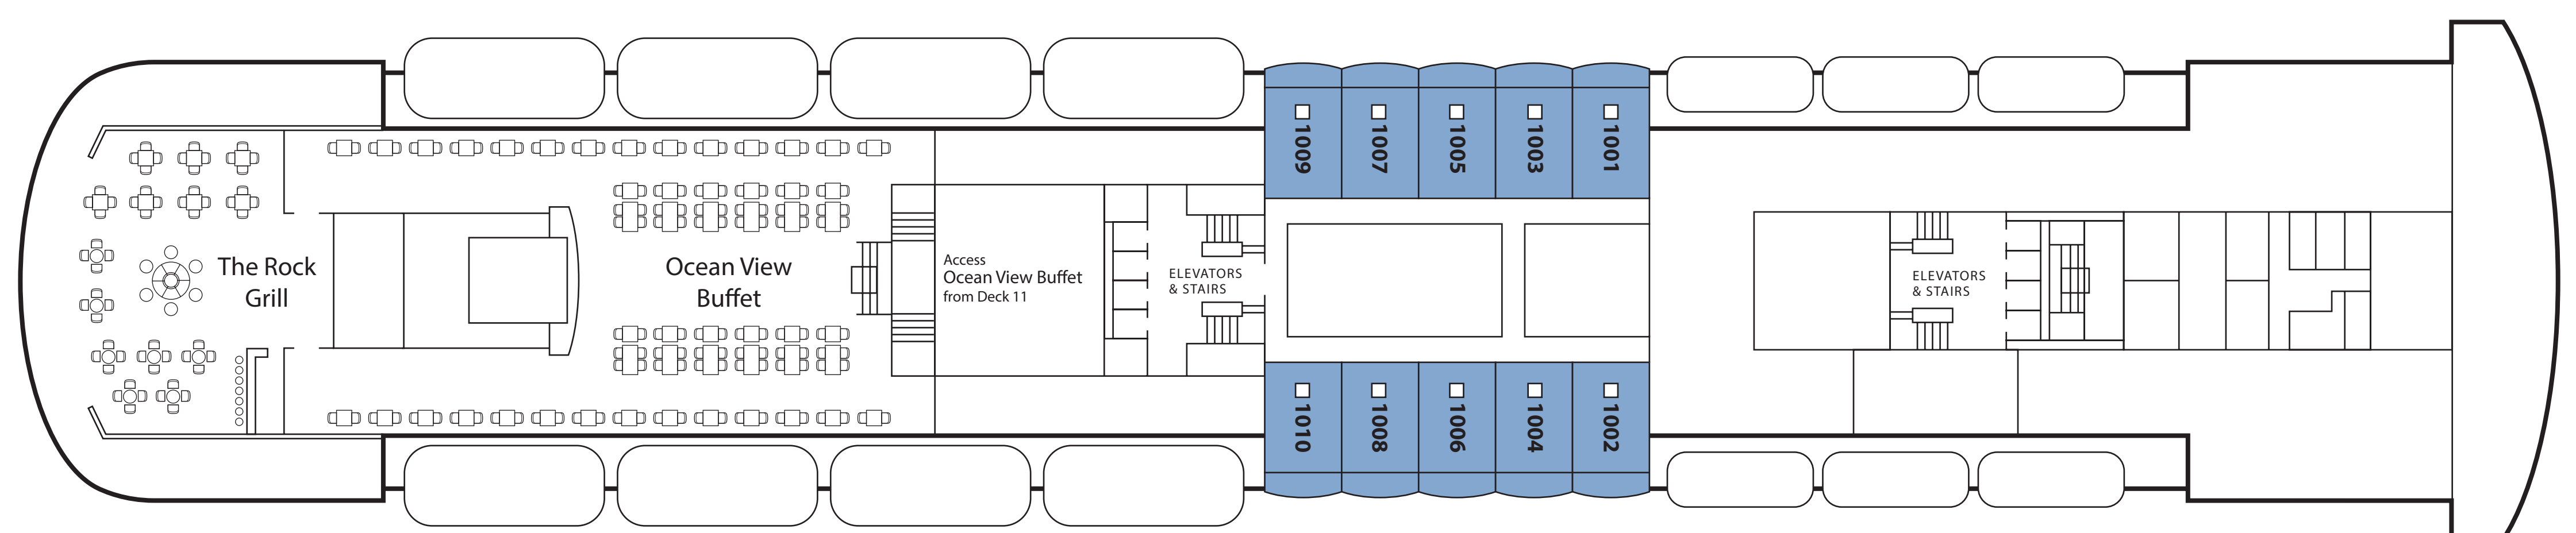

Grand Classica

1	Grand Terrace Suites	10
3	Junior Suites	2
4	Oceanview Cabin TD	284
5	Oceanview Cabin	146
6	Interior Cabin TD	102
7	Interior Cabin	52
8	Interior Cabin	62
Key to Accomodation		
□	Queen + Pullman + Sofa (Quad)	14
■	2 Convertible Singles +2 Pullmans (Quad)	81
△	2 Convertible Singles + Pullman (Triple)	276
○	Queen (Double)	123
●	2 Convertible Singles (Double)	152
X	2 Pullman (Double)	6
H	2 Non-Convertible Singles/Handicap (Double)	6

Eleuthera Deck

DECK 14

Elbow Cay Deck

DECK 12

Rum Cay Deck

DECK 11

Exuma Deck

DECK 10